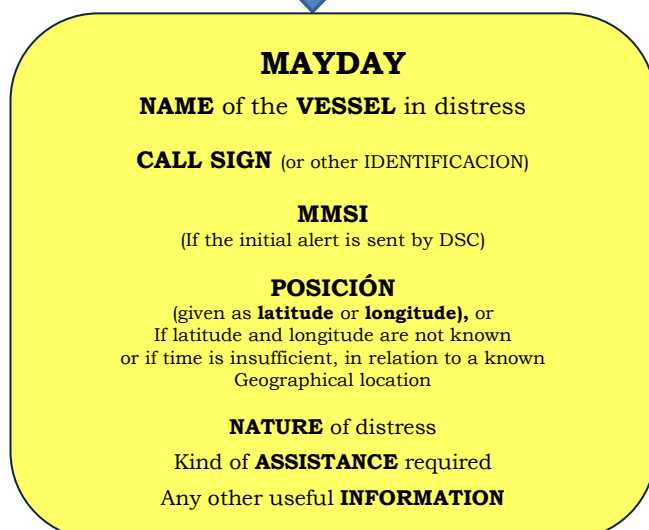

GUIDANCE ON DISTRESS ALERTS

DISTRESS and COMMUNICATION FREQUENCIES

	DSC	R/telephone	NBDP
VHF	Canal 70	Canal 16	-----
MF	2187.5 kHz	2182 kHz	2174.5 kHz
HF4	4207.5 kHz	4125 kHz	4177.5 kHz
HF6	6312.0 kHz	6215 kHz	6268.0 kHz
HF8	8414.5 kHz	8291 kHz	8376.5 kHz
HF12	12577.0 kHz	12290 kHz	12520.0 kHz
HF16	16804.5 kHz	16420 kHz	16695.0 kHz

Remember to use the correct HF procedures
Don't forget your EPIRB is the secondary means of alerting